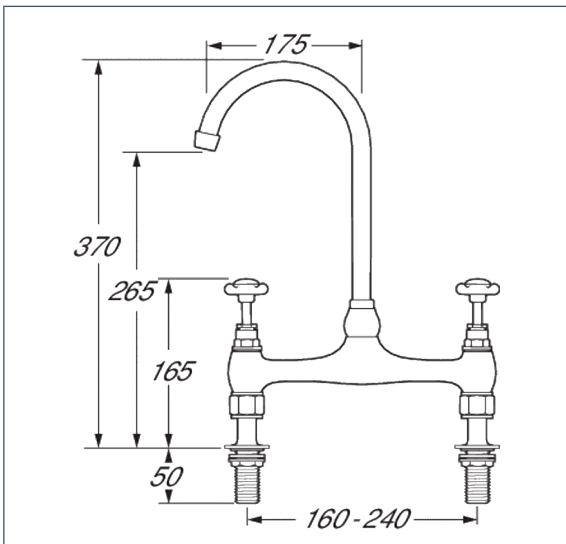

Classic

Coronation bridge sink mixer

Product Code: CR305 BRIDGE™

Finish: Chrome

Features

- Construction: Brass & Resin
- Valve/Cartridge type: Standard
- Supply: Suitable for all plumbing systems
- Working Pressures: 0.1 - 5.0 bar
- Inlet connections: 1/2" BSP
- Flexi or Copper: Plastic Backnuts

- Swivel spout
- Dual flow
- Features adjustable centre pillars for easy installation

*Please refer to website for full warranty details.

Flow (Bar - l/min, open outlet)

Spout

Flow 0.1	Flow 0.3	Flow 0.5	Flow 1.0	Flow 2.0	Flow 3.0	Flow 4.0	Flow 5.0
8	12	16	21	30	36	42	48

2104800

2009731

12 YEAR GUARANTEE
ON ALL DEVA CHROME TAPS
*TERMS APPLY